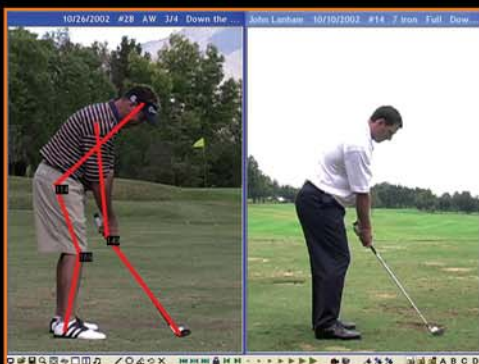

True Vision Video Analysis™

Computerized video analysis makes your Holiday Golf simulator a total learning environment for year round instruction, personal training, and club fitting. The image quality is unsurpassed and the 30 frame-per-second playback ensures that you don't miss anything in the swing. Built in drawing tools let you highlight swing flaws, while the comparison feature lets you see how you measure up to your favorite pro. Teaching on the Holiday Golf simulator is easy and effective. Feedback is immediate and the student sees instant results from following the instruction. Add notes for later review and see your swing in sequence. Compare two to six golfers side by side at one time. Switch a left handed golfer to a right hand view for easy side by side comparison.