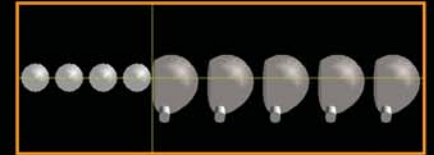

The Skins Game		
Renditions Golf Course		
Golfer	Skins	Earnings
Brian	1	20000
Kirk	0	0
Next hole =		1 20000

Reference to earnings is FICTITIOUS

Home Entertainment

Your golf simulator can be used as a large screen TV to watch sports, your favorite TV shows, or connect an Xbox, Wii or Playstation video game system for an incredible gaming experience.

We can also provide other additional options such as a hunting simulator, flight simulator, or a race car simulator complete with steering wheel, pedals and seat.

Holiday Golf's True Swing Analyzer™

Our True Swing Analyzer™ with 115 optical sensors is highly accurate and very user friendly. It images the entire club head (not just the toe) as you swing through and hit the ball, then measures the ball and club head speed, launch angle, ball spin and ball side spin. This allows the golfer to see the club head, swing tempo, swing path and the club face angle with impact points as the club strikes the ball.

After a swing, the data is gathered by the True Swing Analyzer™ which dynamically displays all of your swing details. A driver head or iron is shown, depending on the club used. This screen can be automatically displayed during play or called back with a single keystroke for review. Your swing data is displayed in three ways; swing graphics, static, and textually.