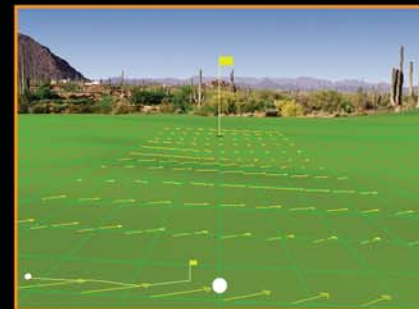

On-Screen Putting

Holiday Golf offers 3 different putting options during play: automatic putting, manual putting, and on-screen putting. With on-screen putting, the actual green is simulated using state of the art measuring and rendering techniques showing the undulations and breaks of the green. The golf ball rolls and breaks just as it would on a real green.