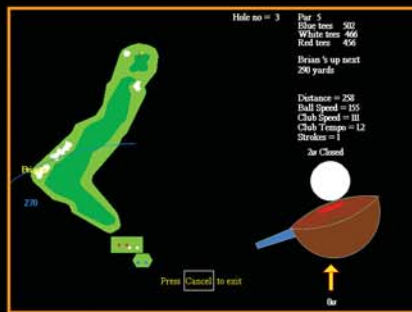

The Skins Game		
Renditions Golf Course		
Golfer	Skins	Earnings
Brian	1	20000
Kirk	0	0
Next hole =		1 20000

Reference to earnings is FICTITIOUS

Home Entertainment

Your golf simulator can be used as a large screen TV to watch sports, your favorite TV shows, or connect an Xbox, Wii or Playstation video game system for an incredible gaming experience.

We can also provide other additional options such as a hunting simulator, flight simulator, or a race car simulator complete with steering wheel, pedals and seat.

Holiday Golf's True Swing Analyzer™

Our True Swing Analyzer™ with 115 optical sensors is highly accurate and very user friendly. It images the entire club head (not just the toe) as you swing through and hit the ball, then measures the ball and club head speed, launch angle, ball spin and ball side spin. This allows the golfer to see the club head, swing tempo, swing path and the club face angle with impact points as the club strikes the ball.

After a swing, the data is gathered by the True Swing Analyzer™ which dynamically displays all of your swing details. A driver head or iron is shown, depending on the club used. This screen can be automatically displayed during play or called back with a single keystroke for review. Your swing data is displayed in three ways; swing graphics, static, and textually.