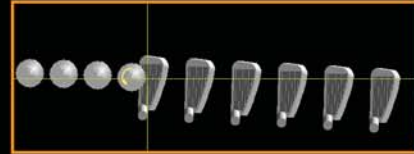

The Skins Game		
Renditions Golf Course		
Golfer	Skins	Earnings
Brian	1	20000
Kirk	0	0
Next hole =		1 20000

Reference to earnings is FICTITIOUS

Home Entertainment

Your golf simulator can be used as a large screen TV to watch sports, your favorite TV shows, or connect an Xbox, Wii or Playstation video game system for an incredible gaming experience.

We can also provide other additional options such as a hunting simulator, flight simulator, or a race car simulator complete with steering wheel, pedals and seat.

Holiday Golf's True Swing Analyzer™

Our True Swing Analyzer™ with 115 optical sensors is highly accurate and very user friendly. It images the entire club head (not just the toe) as you swing through and hit the ball, then measures the ball and club head speed, launch angle, ball spin and ball side spin. This allows the golfer to see the club head, swing tempo, swing path and the club face angle with impact points as the club strikes the ball.

After a swing, the data is gathered by the True Swing Analyzer™ which dynamically displays all of your swing details. A driver head or iron is shown, depending on the club used. This screen can be automatically displayed during play or called back with a single keystroke for review. Your swing data is displayed in three ways; swing graphics, static, and textually.